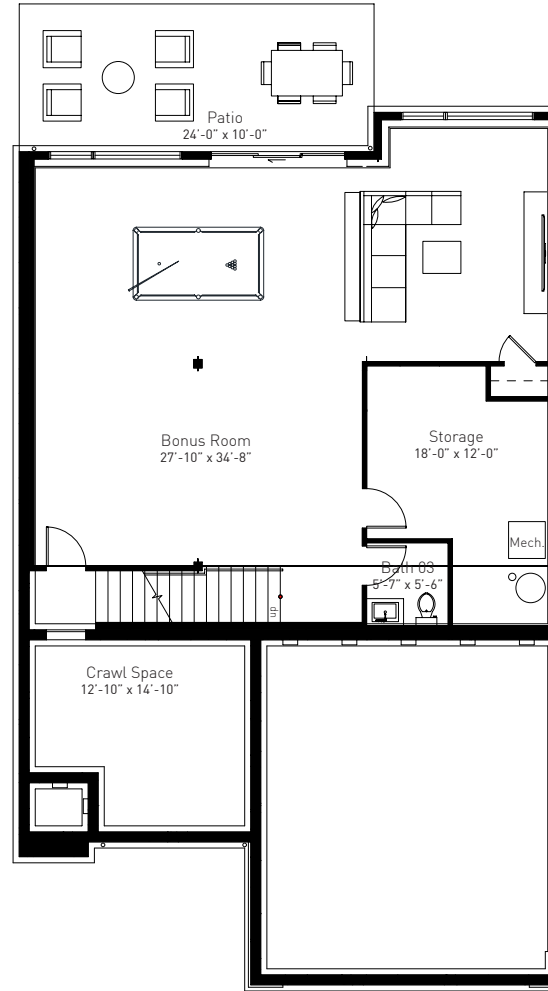

Camden Woods

LUXURY RENTAL COMMUNITY

Entry Level

Lower Level

PawPaw - Walkout

2,463 SQUARE-FEET

LOWER LEVEL: 1,113 SF MAIN LEVEL: 1,350 SF

- TWO BEDROOMS
- THREE BATHROOMS
- TWO-CAR GARAGE
- WALK-IN CLOSET
- LAUNDRY ROOM
- 13 FT HIGH CEILINGS
- OPEN FLOOR PLANS & DESIGN
- LARGE PICTURE FRAME WINDOWS
- ONE STORY UNIT WITH FINISHED WALKOUT BASEMENT
- REAR PATIO