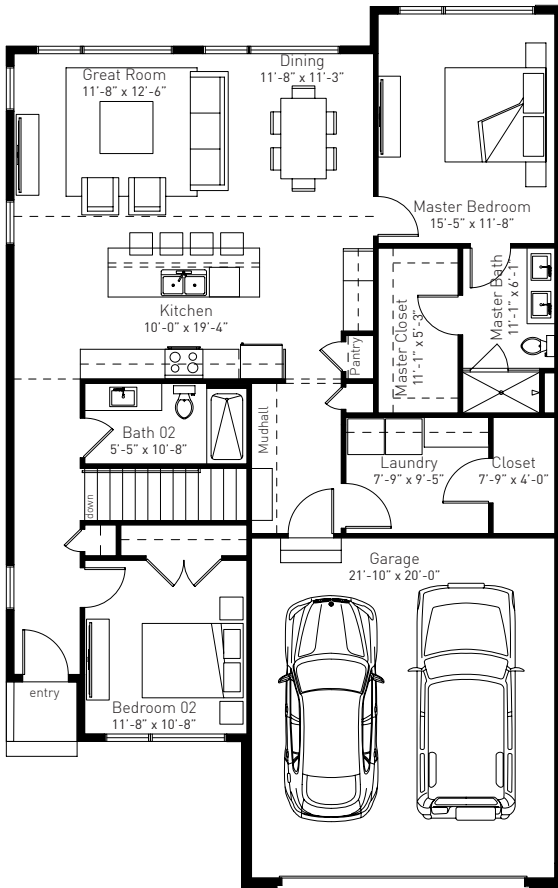

Camden Woods

LUXURY RENTAL COMMUNITY

Entry Level

Lower Level

PawPaw - Walkout

2,463 SQUARE-FEET

LOWER LEVEL: 1,113 SF MAIN LEVEL: 1,350 SF

- TWO BEDROOMS
- THREE BATHROOMS
- TWO-CAR GARAGE
- WALK-IN CLOSET
- LAUNDRY ROOM
- 13 FT HIGH CEILINGS
- OPEN FLOOR PLANS & DESIGN
- LARGE PICTURE FRAME WINDOWS
- ONE STORY UNIT WITH FINISHED WALKOUT BASEMENT
- REAR PATIO