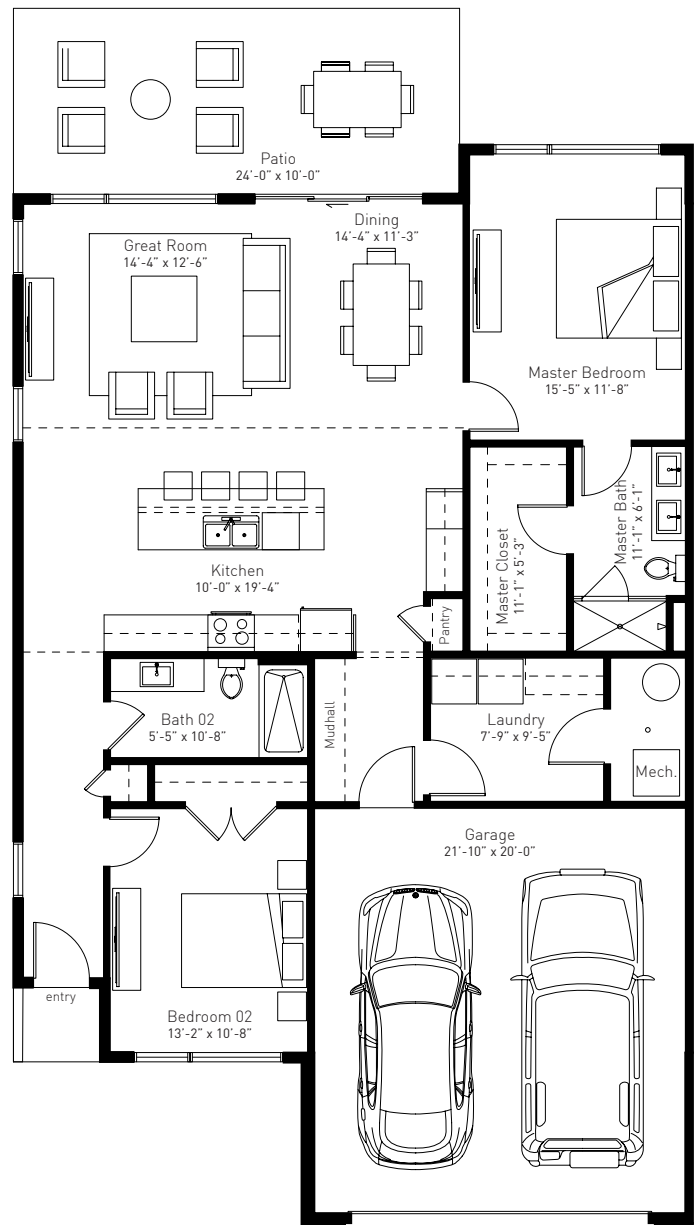

Camden Woods

LUXURY RENTAL COMMUNITY

Entry Level

Paw Paw

1,350 SQUARE-FEET

- TWO BEDROOMS
- TWO BATHROOMS
- TWO-CAR GARAGE
- WALK-IN CLOSET
- LAUNDRY ROOM
- 13 FT HIGH CEILINGS
- OPEN FLOOR PLANS & DESIGN
- LARGE PICTURE FRAME WINDOWS
- ONE STORY UNIT
- REAR PATIO