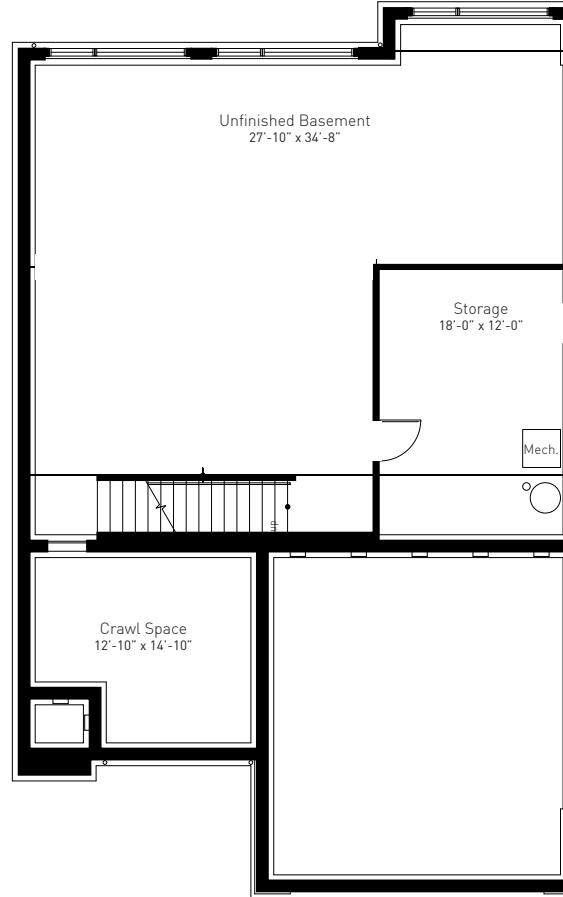

Camden Woods

LUXURY RENTAL COMMUNITY

Entry Level

Lower Level

PawPaw - Basement

2,463 SQUARE-FEET

LOWER LEVEL: 1,113 SF MAIN LEVEL: 1,350 SF

- TWO BEDROOMS
- TWO BATHROOMS
- TWO-CAR GARAGE
- WALK-IN CLOSET
- LAUNDRY ROOM
- 13 FT HIGH CEILINGS
- OPEN FLOOR PLANS & DESIGN
- LARGE PICTURE FRAME WINDOWS
- ONE STORY UNIT WITH BASEMENT