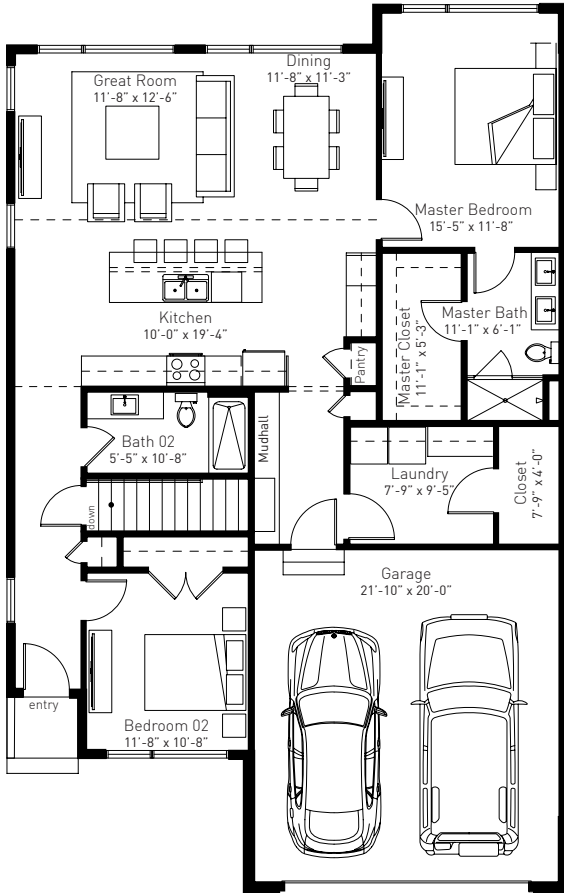

Camden Woods

LUXURY RENTAL COMMUNITY

Entry Level

Lower Level

PawPaw - Basement

2,463 SQUARE-FEET

LOWER LEVEL: 1,113 SF MAIN LEVEL: 1,350 SF

- TWO BEDROOMS
- TWO BATHROOMS
- TWO-CAR GARAGE
- WALK-IN CLOSET
- LAUNDRY ROOM
- 13 FT HIGH CEILINGS
- OPEN FLOOR PLANS & DESIGN
- LARGE PICTURE FRAME WINDOWS
- ONE STORY UNIT WITH BASEMENT