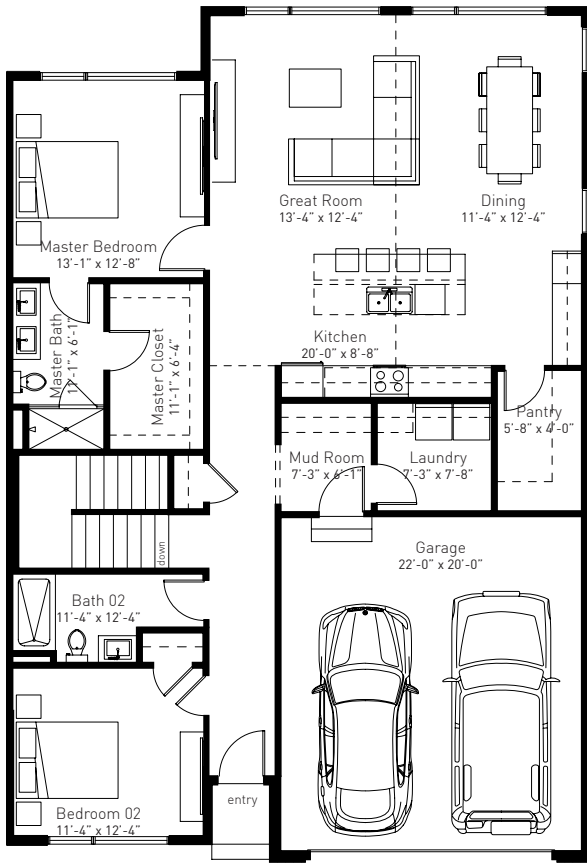

Camden Woods

LUXURY RENTAL COMMUNITY

Entry Level