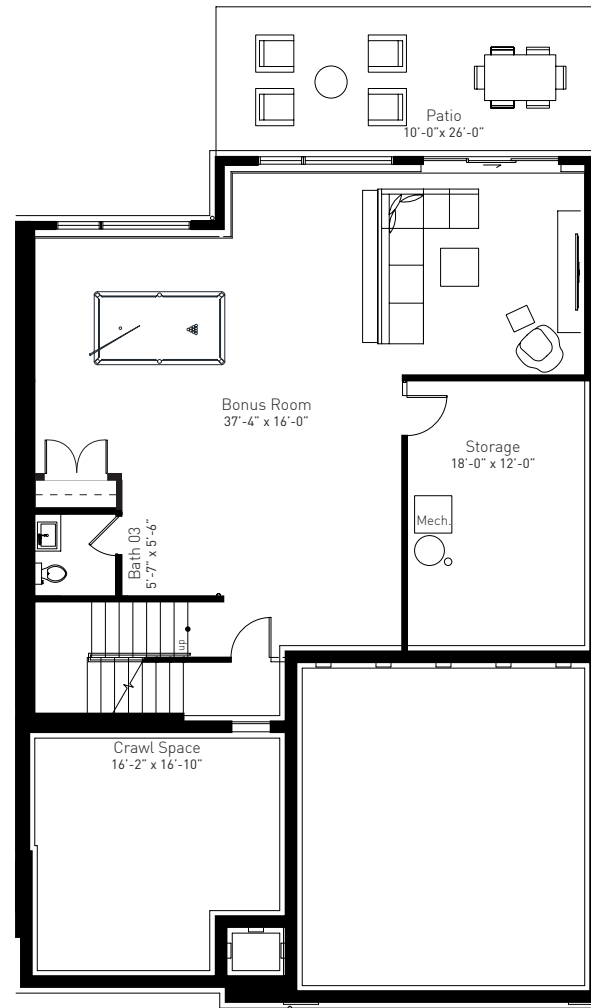

Lower Level