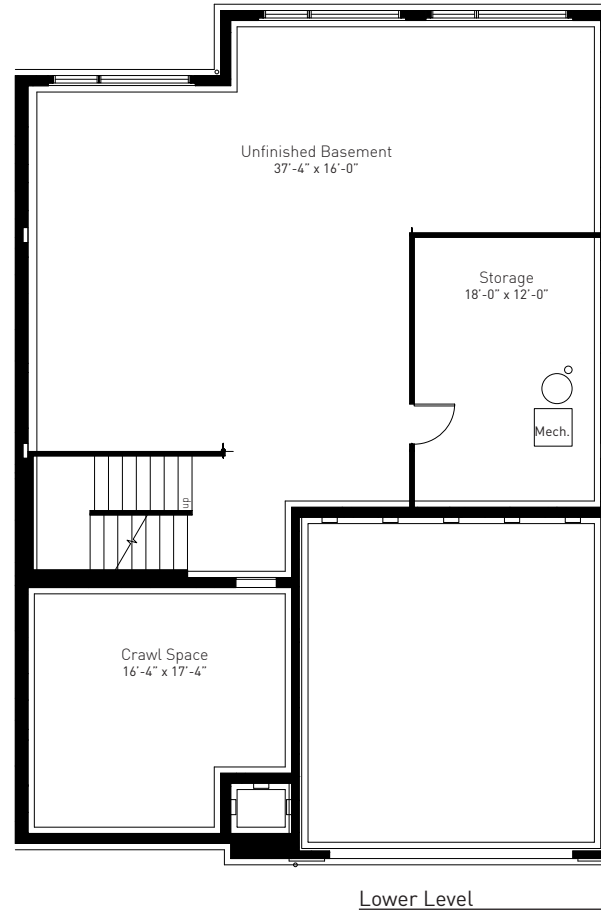

Camden Woods

LUXURY RENTAL COMMUNITY

Site Plan

- Beech Basement Unit
- Other Unit Types

Beech - Basement

2,476 SQUARE-FEET

LOWER LEVEL: 1,033 SF MAIN LEVEL: 1,443 SF

- TWO BEDROOMS
- TWO BATHROOMS
- TWO-CAR GARAGE
- WALK-IN CLOSET
- LAUNDRY ROOM
- 13 FT HIGH CEILINGS
- OPEN FLOOR PLANS & DESIGN
- LARGE PICTURE FRAME WINDOWS
- ONE STORY UNIT WITH BASEMENT