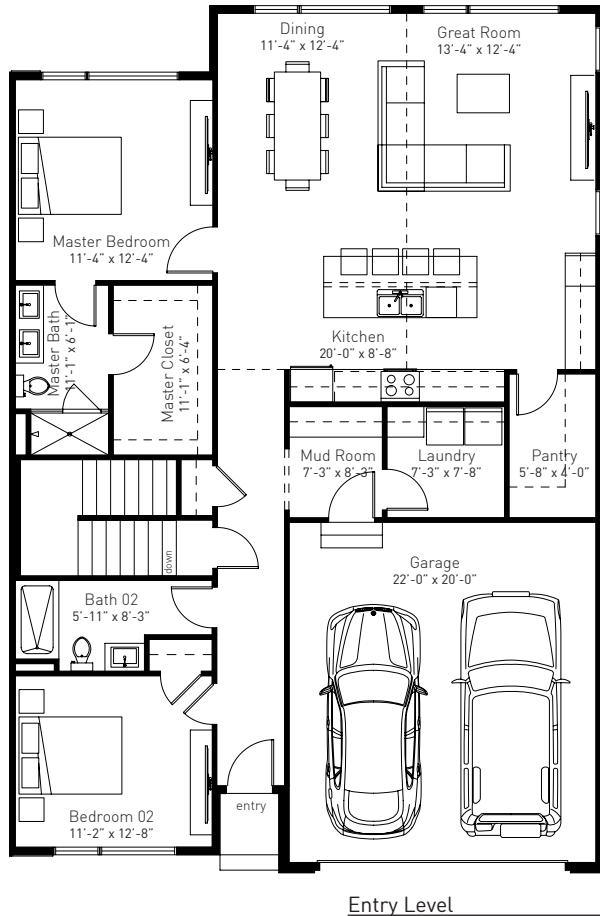

Camden Woods

LUXURY RENTAL COMMUNITY

Site Plan

- Beech Basement Unit
- Other Unit Types

Beech - Basement

2,476 SQUARE-FEET

LOWER LEVEL: 1,033 SF MAIN LEVEL: 1,443 SF

- TWO BEDROOMS
- TWO BATHROOMS
- TWO-CAR GARAGE
- WALK-IN CLOSET
- LAUNDRY ROOM
- 13 FT HIGH CEILINGS
- OPEN FLOOR PLANS & DESIGN
- LARGE PICTURE FRAME WINDOWS
- ONE STORY UNIT WITH BASEMENT